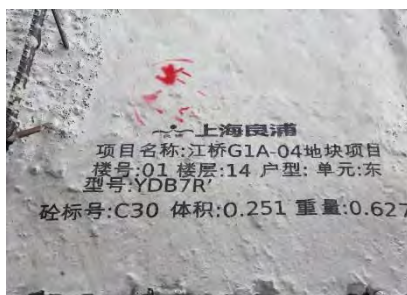

Main Features

- It can print on any direction vertically, horizontally, upside-down printing.
- It can print both bold and dot matrix fonts.
- More than 20 different fonts can be chosen. The special anti-counterfeit font meets the requirement of prevent from faking goods.
- All stainless-steel cover designs. The print head protection design prevents the print head from damages caused by scratching and collision.

Standard software can meet normal printing requests including logo, barcode, qrcode, date & time, serial number, line by line printing, etc. Also can add functions like scanner reading and printing, reading database, RS232 port, Wi-Fi, Bluetooth, etc.