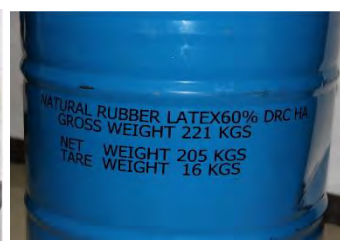

GRAND-SS.COM

LINE: @BOXING

Print Height	0.8-18mm
Print Spacing	8mm-10mm, it is subject to the printing content & ink type
Print Lines	The lines unlimited within Max height 18mm.
Print Length	Single file max length 20000 dots (the Max height 2.54m when the resolution is 200DPI)
Print Speed	60m/min (Cross direction resolution 100DPI)
Print Resolution	Resolution height is 200DPI ; Cross direction resolution 100-400DPI can be adjustment
Print Fonts	The built-in various font, and horizontal bar, vertical bar, dot-matrix, bold font can be free
Print Content	Real Date, Real time, Photo, Letter, Shift group, Serial number, Batch number, Lot number Barcode and 2D code can be free print.
Print Direction	Upward printing, downward printing, side printing(360°direction printing)
Font library	The machine designed in multi-language software including Chinese, English, Russian, Arabic, Korea, Spanish, JAPANESE, You can switch to choose your language.
Operator Interfaces	Image-style & Chinese or English (Spanish, Portuguese, Arabic)menu, What you see is what you get.
Memory Function	More than 1000pcs text can be storage
Display	4.3" Color Touch Screen
Ink Type	Ink is originally from UK. There are Solvent-based ink (machine should be regular maintenance); Invisible ink (Machine should be regular maintenance); Oil-based ink (machine maintenance free).
Ink Color	Black, Red, Yellow, Blue, Green, white, etc...
Weight of Machine	1.1KG
Dimension of Machine	200*90*155mm
Rechargeable Batteries	New battery standby about 8hours; print time about 7hours;
Powder	The charger input AC100V-240V,50-60Hz, Output DC 12.6V
Humidity Range	10-90% Non-condensing
Temperature Range	5-40°C
External Interface	USB interface, synchronizer.
Others	No need connect external compressed air, and no need thinner (i.e. solvent)