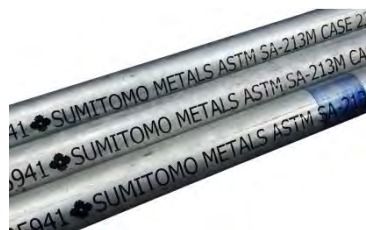

GRAND-SS.COM

LINE: @BOXING

Print Height	0.8-18mm
Print Spacing	8mm-10mm, it is subject to the printing content & ink type
Print Lines	The lines unlimited within Max height 18mm.
Print Length	Single file max length 20000 dots (the Max height 2.54m when the resolution is 200DPI)
Print Speed	60m/min (Cross direction resolution 100DPI)
Print Resolution	Resolution height is 200DPI ; Cross direction resolution 100-400DPI can be adjustment
Print Fonts	The built-in various font, and horizontal bar, vertical bar, dot-matrix, bold font can be free
Print Content	Real Date, Real time, Photo, Letter, Shift group, Serial number, Batch number, Lot number Barcode and 2D code can be free print.
Print Direction	Upward printing, downward printing, side printing(360°direction printing)
Font library	The machine designed in multi-language software including Chinese, English, Russian, Arabic, Korea, Spanish, JAPANESE, You can switch to choose your language.
Operator Interfaces	Image-style & Chinese or English (Spanish, Portuguese, Arabic)menu, What you see is what you get.
Memory Function	More than 1000pcs text can be storage
Display	4.3" Color Touch Screen
Ink Type	Ink is originally from UK. There are Solvent-based ink (machine should be regular maintenance); Invisible ink (Machine should be regular maintenance); Oil-based ink (machine maintenance free).
Ink Color	Black, Red, Yellow, Blue, Green, white, etc...
Weight of Machine	1.1KG
Dimension of Machine	200*90*155mm
Rechargeable Batteries	New battery standby about 8hours; print time about 7hours;
Powder	The charger input AC100V-240V,50-60Hz, Output DC 12.6V
Humidity Range	10-90% Non-condensing
Temperature Range	5-40°C
External Interface	USB interface, synchronizer.
Others	No need connect external compressed air, and no need thinner (i.e. solvent)